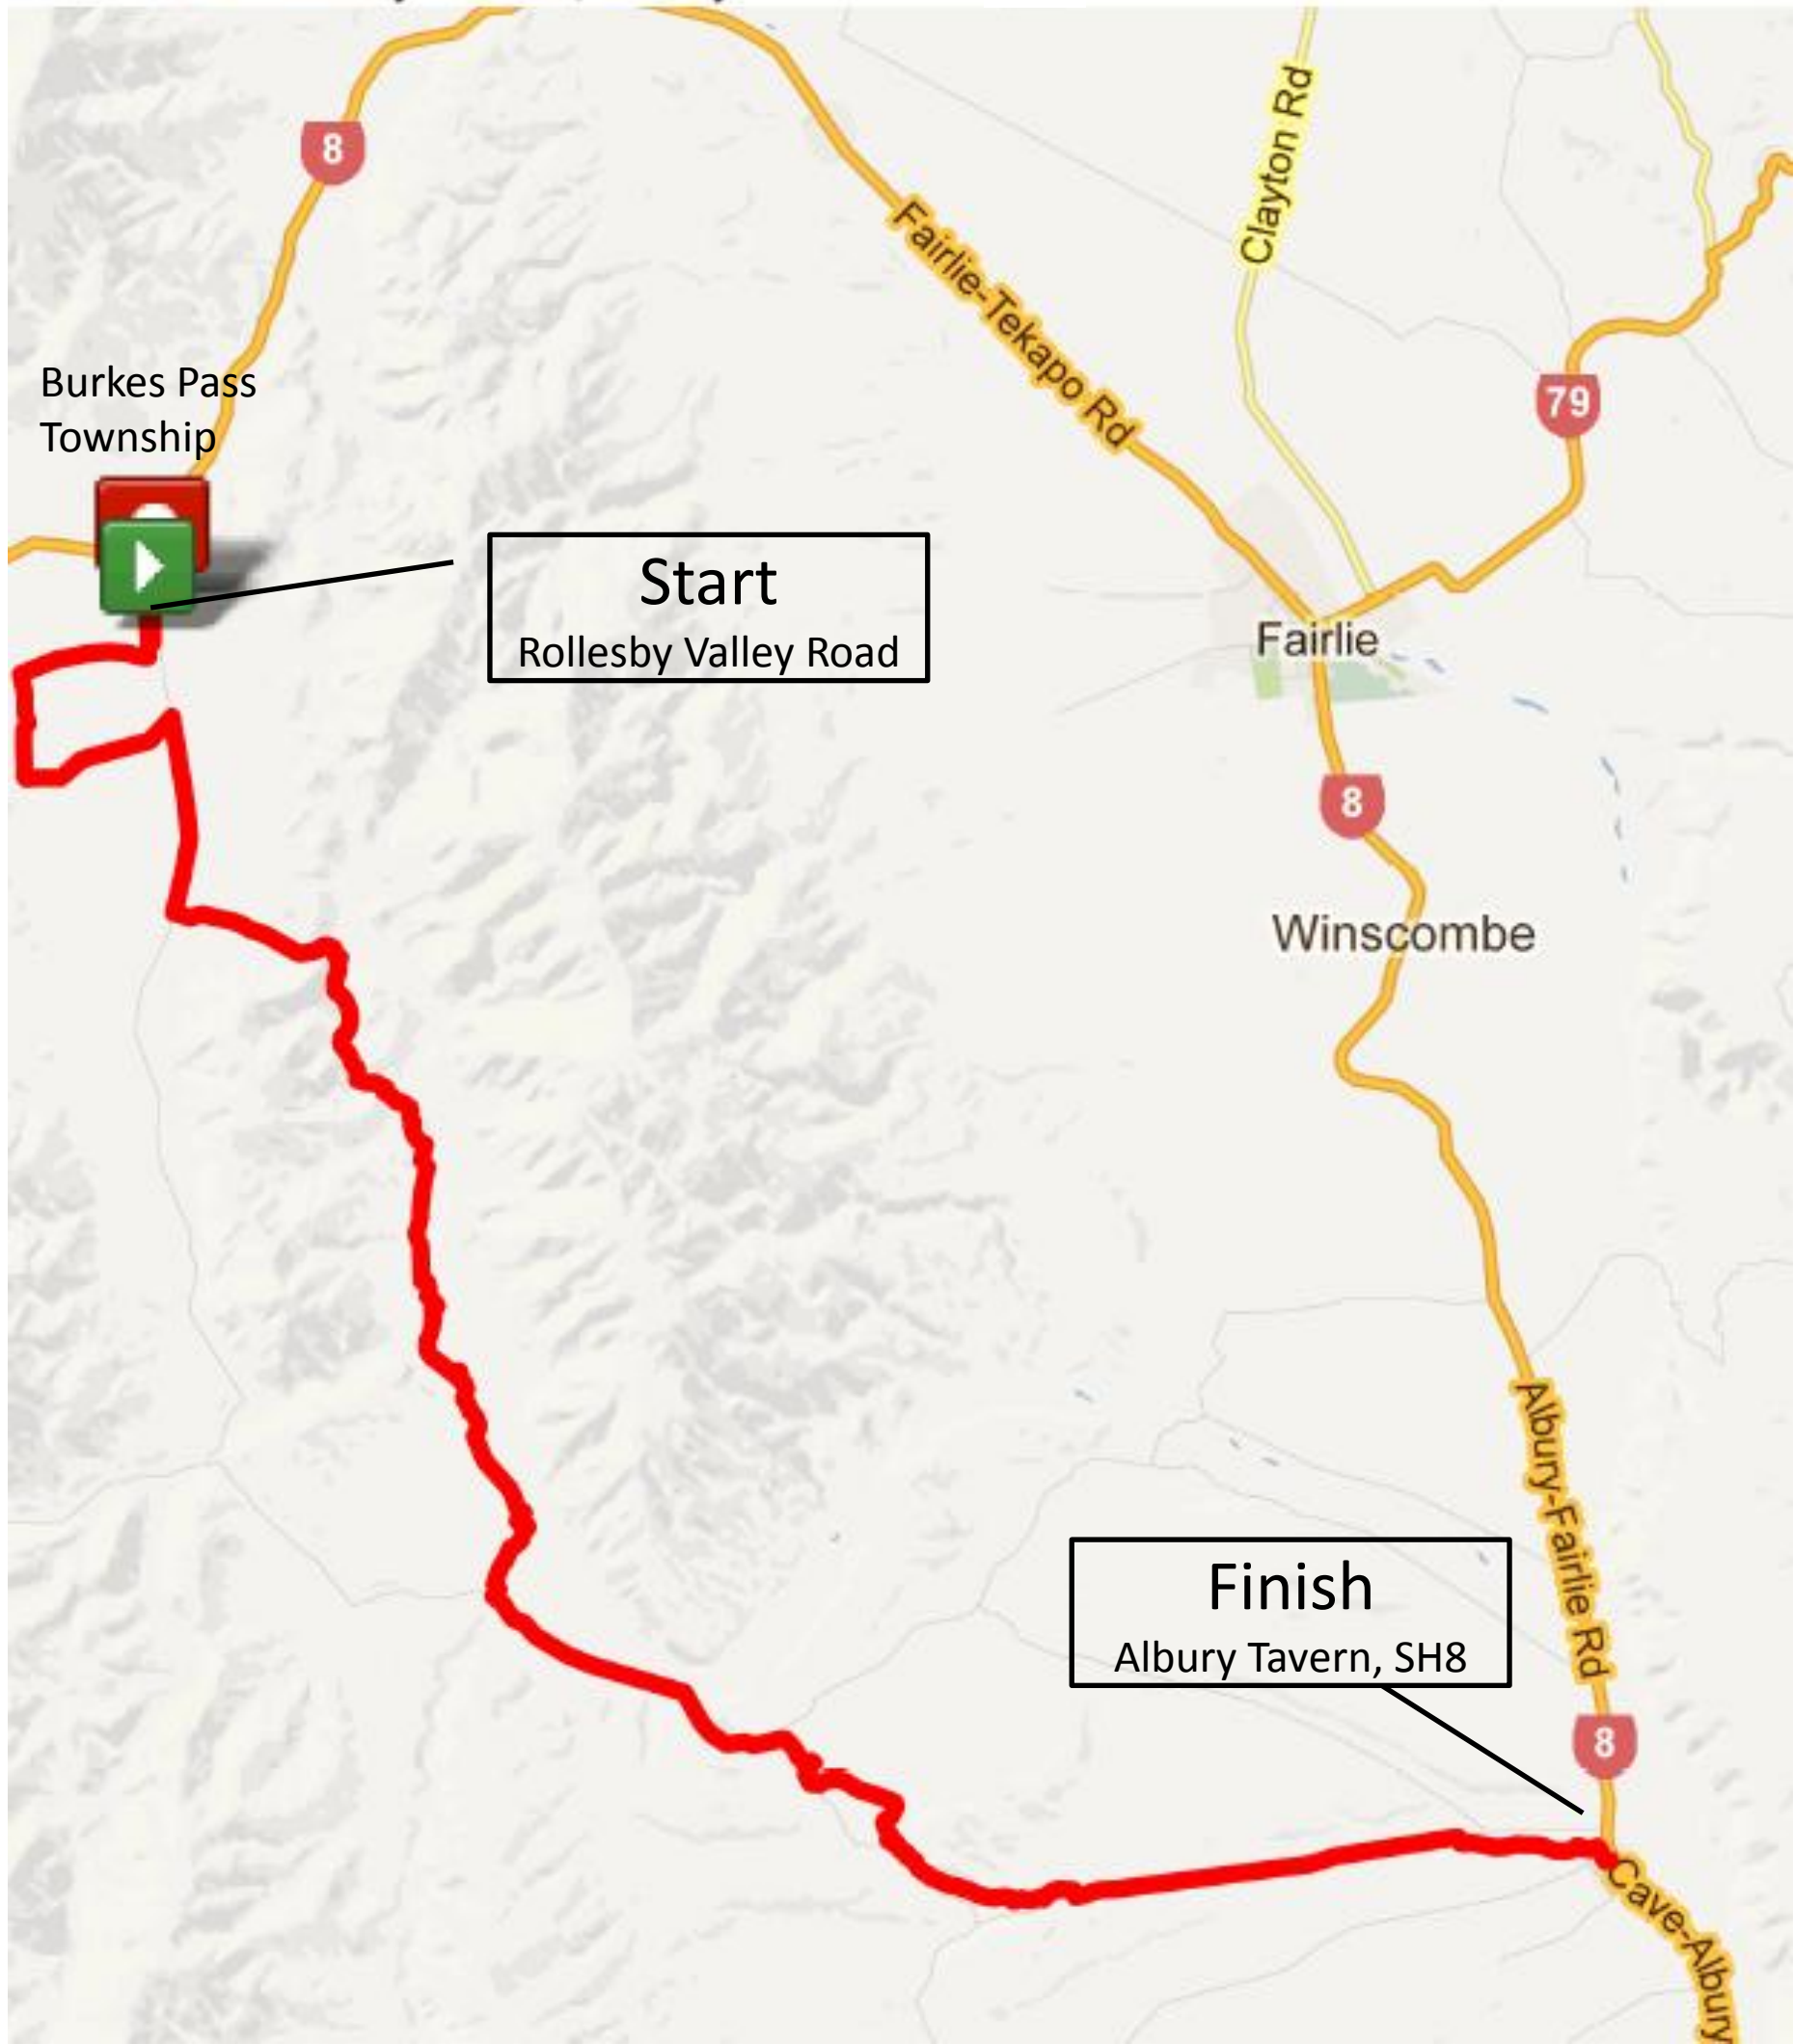

Pass2Pub Mountain Bike Race

Distance: 35.68 km

Elevation: 153.0 m (Max: 667.0 m)

Start Rollesby Valley Road, Burkes
Pass

Finish Albury Tavern, Albury

Burkes Pass
Township

Start

Rollesby Valley Road

Fairlie

Winscombe

Finish

Albury Tavern, SH8

Abury-Fairlie Rd

Cave-Albury

Fairlie-Tekapo Rd

Clayton Rd